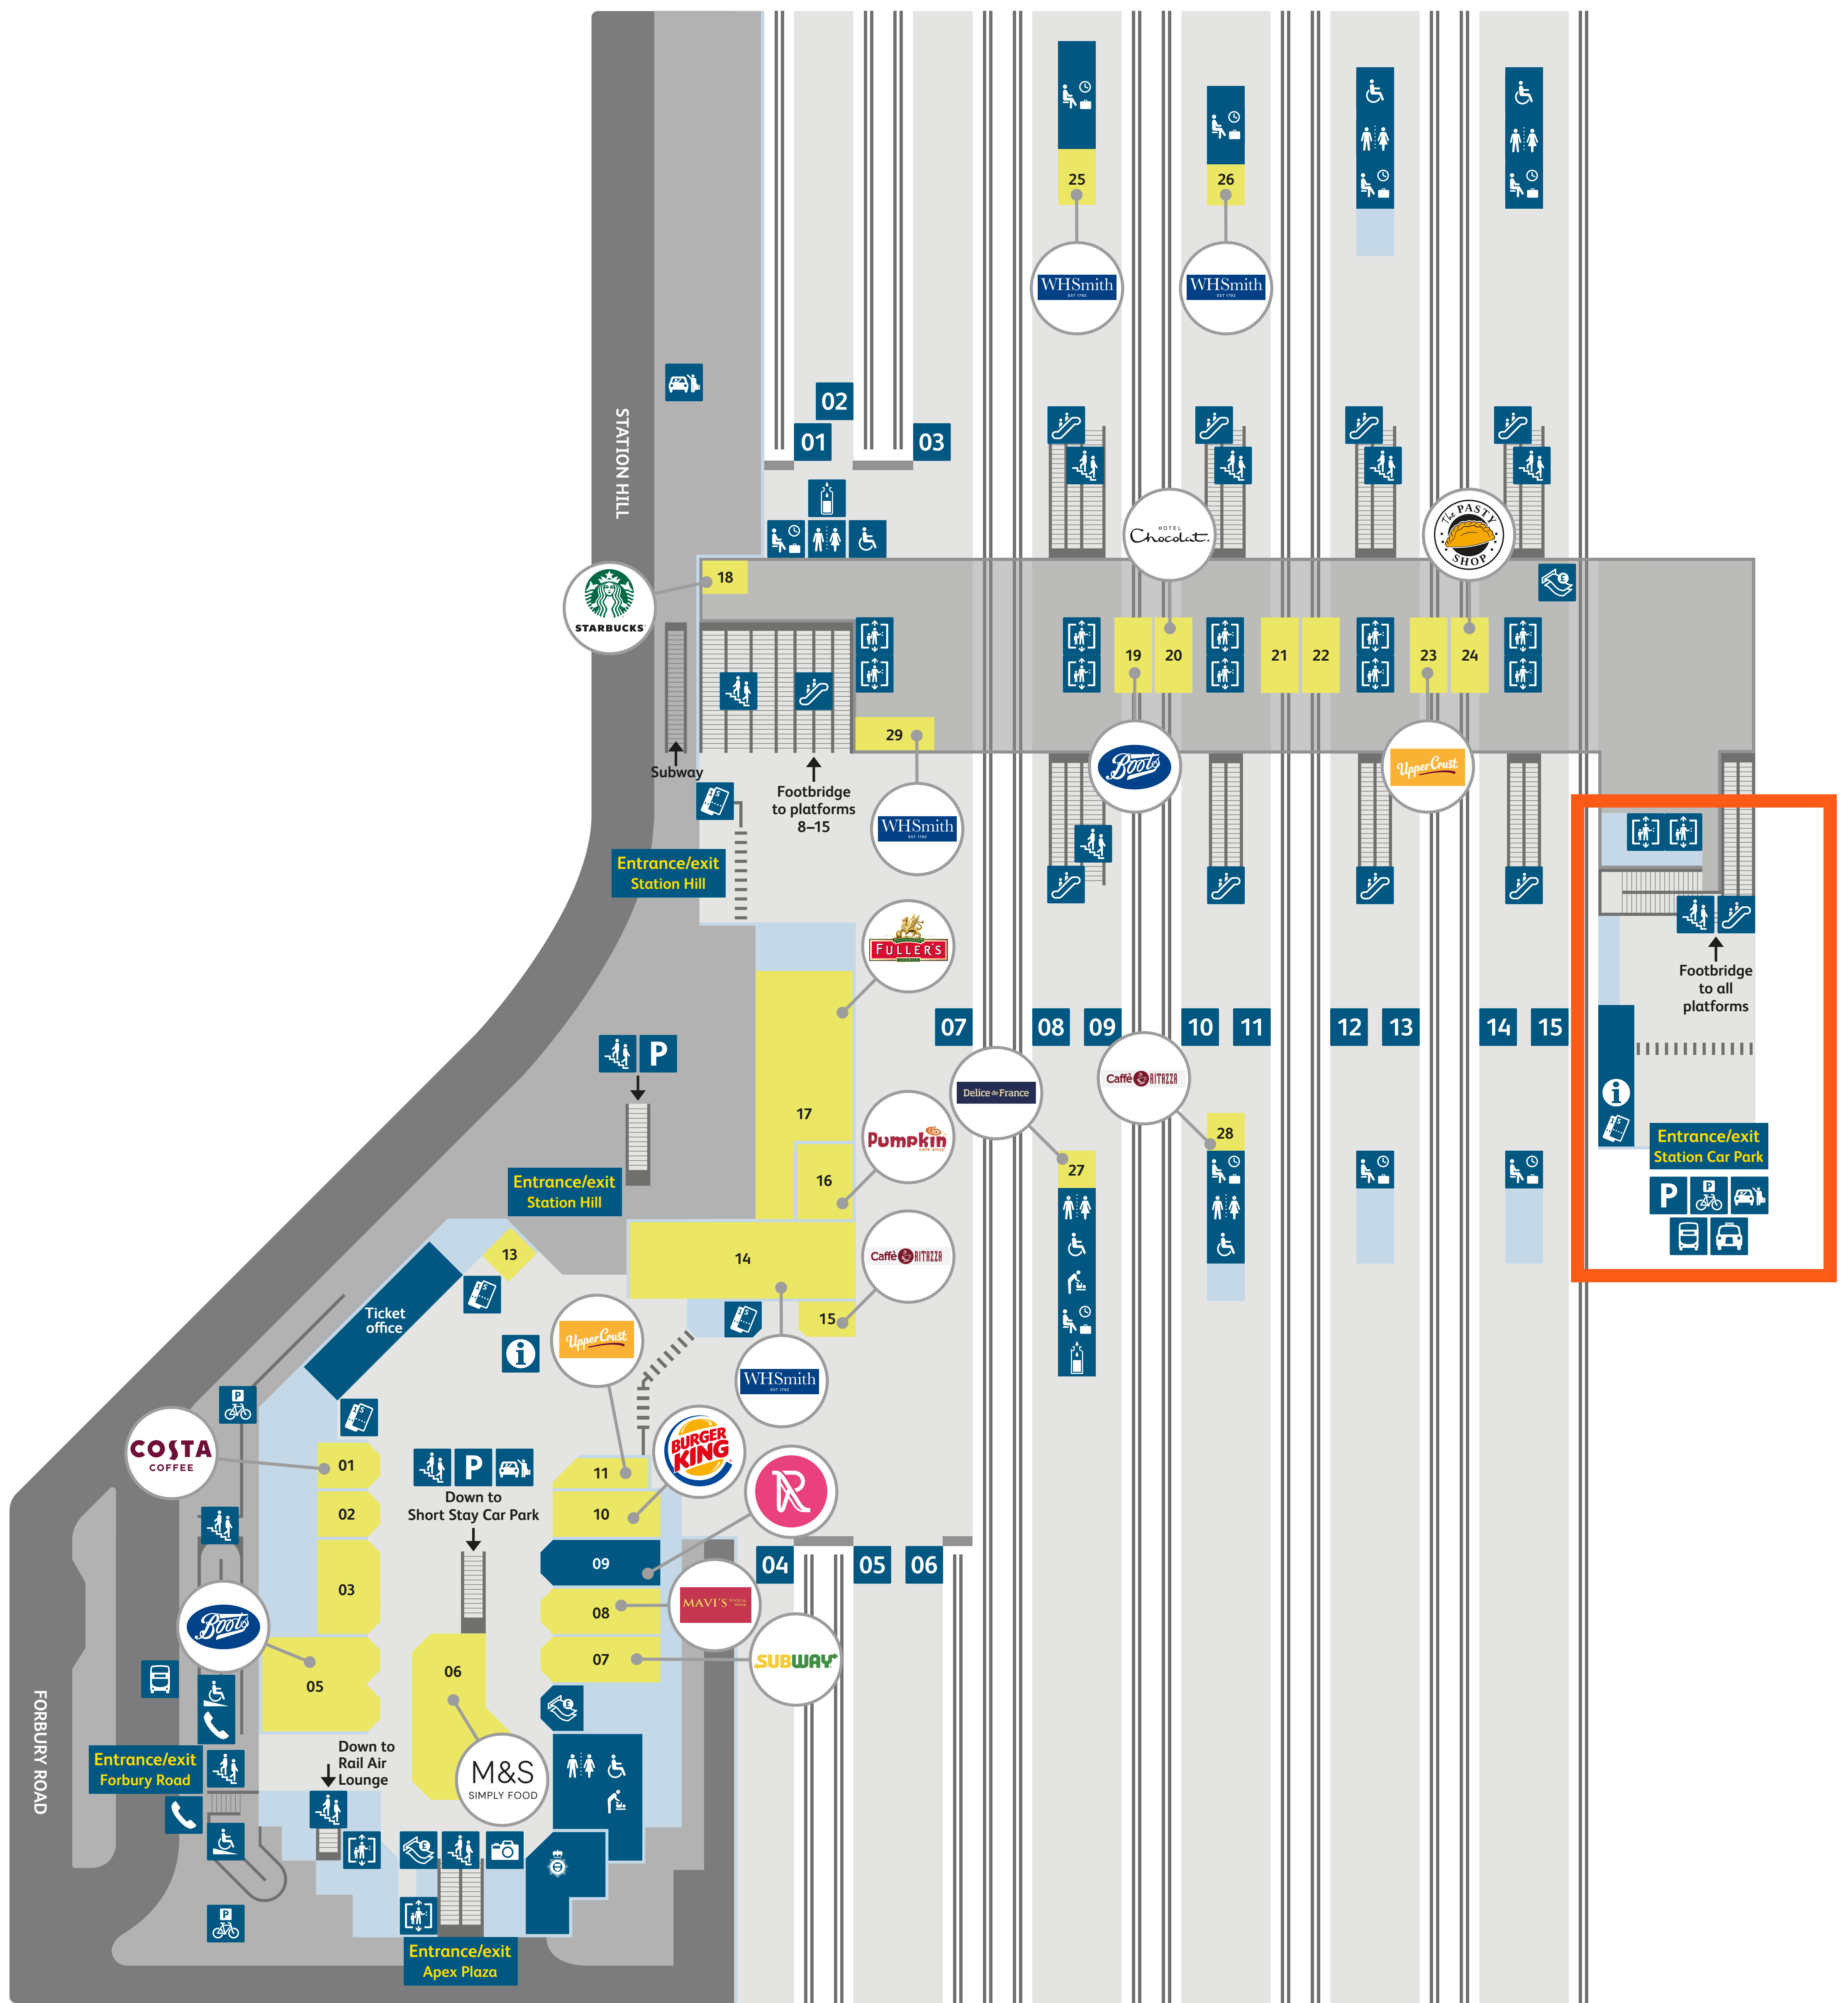

Reading Station map

Services and facilities

Accessible toilets		Ramp	
Baby change		Stairs	
Bike park		Taxis	
BT Police		Telephones	
Buses		Tickets	
Cash point		Toilets	
Drop off point		Waiting room	
Escalators		Water fountain	
Information			
Lift			
Car Park			
Photobooth			
Platform numbers			

Food, drink and shopping

Accessible Travel Lounge	09	Starbucks	18
Boots	05 19	Subway	07
Burger King	10	Upper Crust	11 23
Cafe Ritazza	15 28	The Pasty Shop	24
COFFEE2GO	26	The Three Guineas pub	17
Costa Coffee	01	WHSmith	14 25 29
Delice de France	27	Coming Soon	03
Hotel Chocolat	20	Coming Soon	22
Mavi's food & wine	08	Coming Soon	13
M&S Simply Food	06	Coming Soon	02
Pumpkin Cafe	16	Coming Soon	21