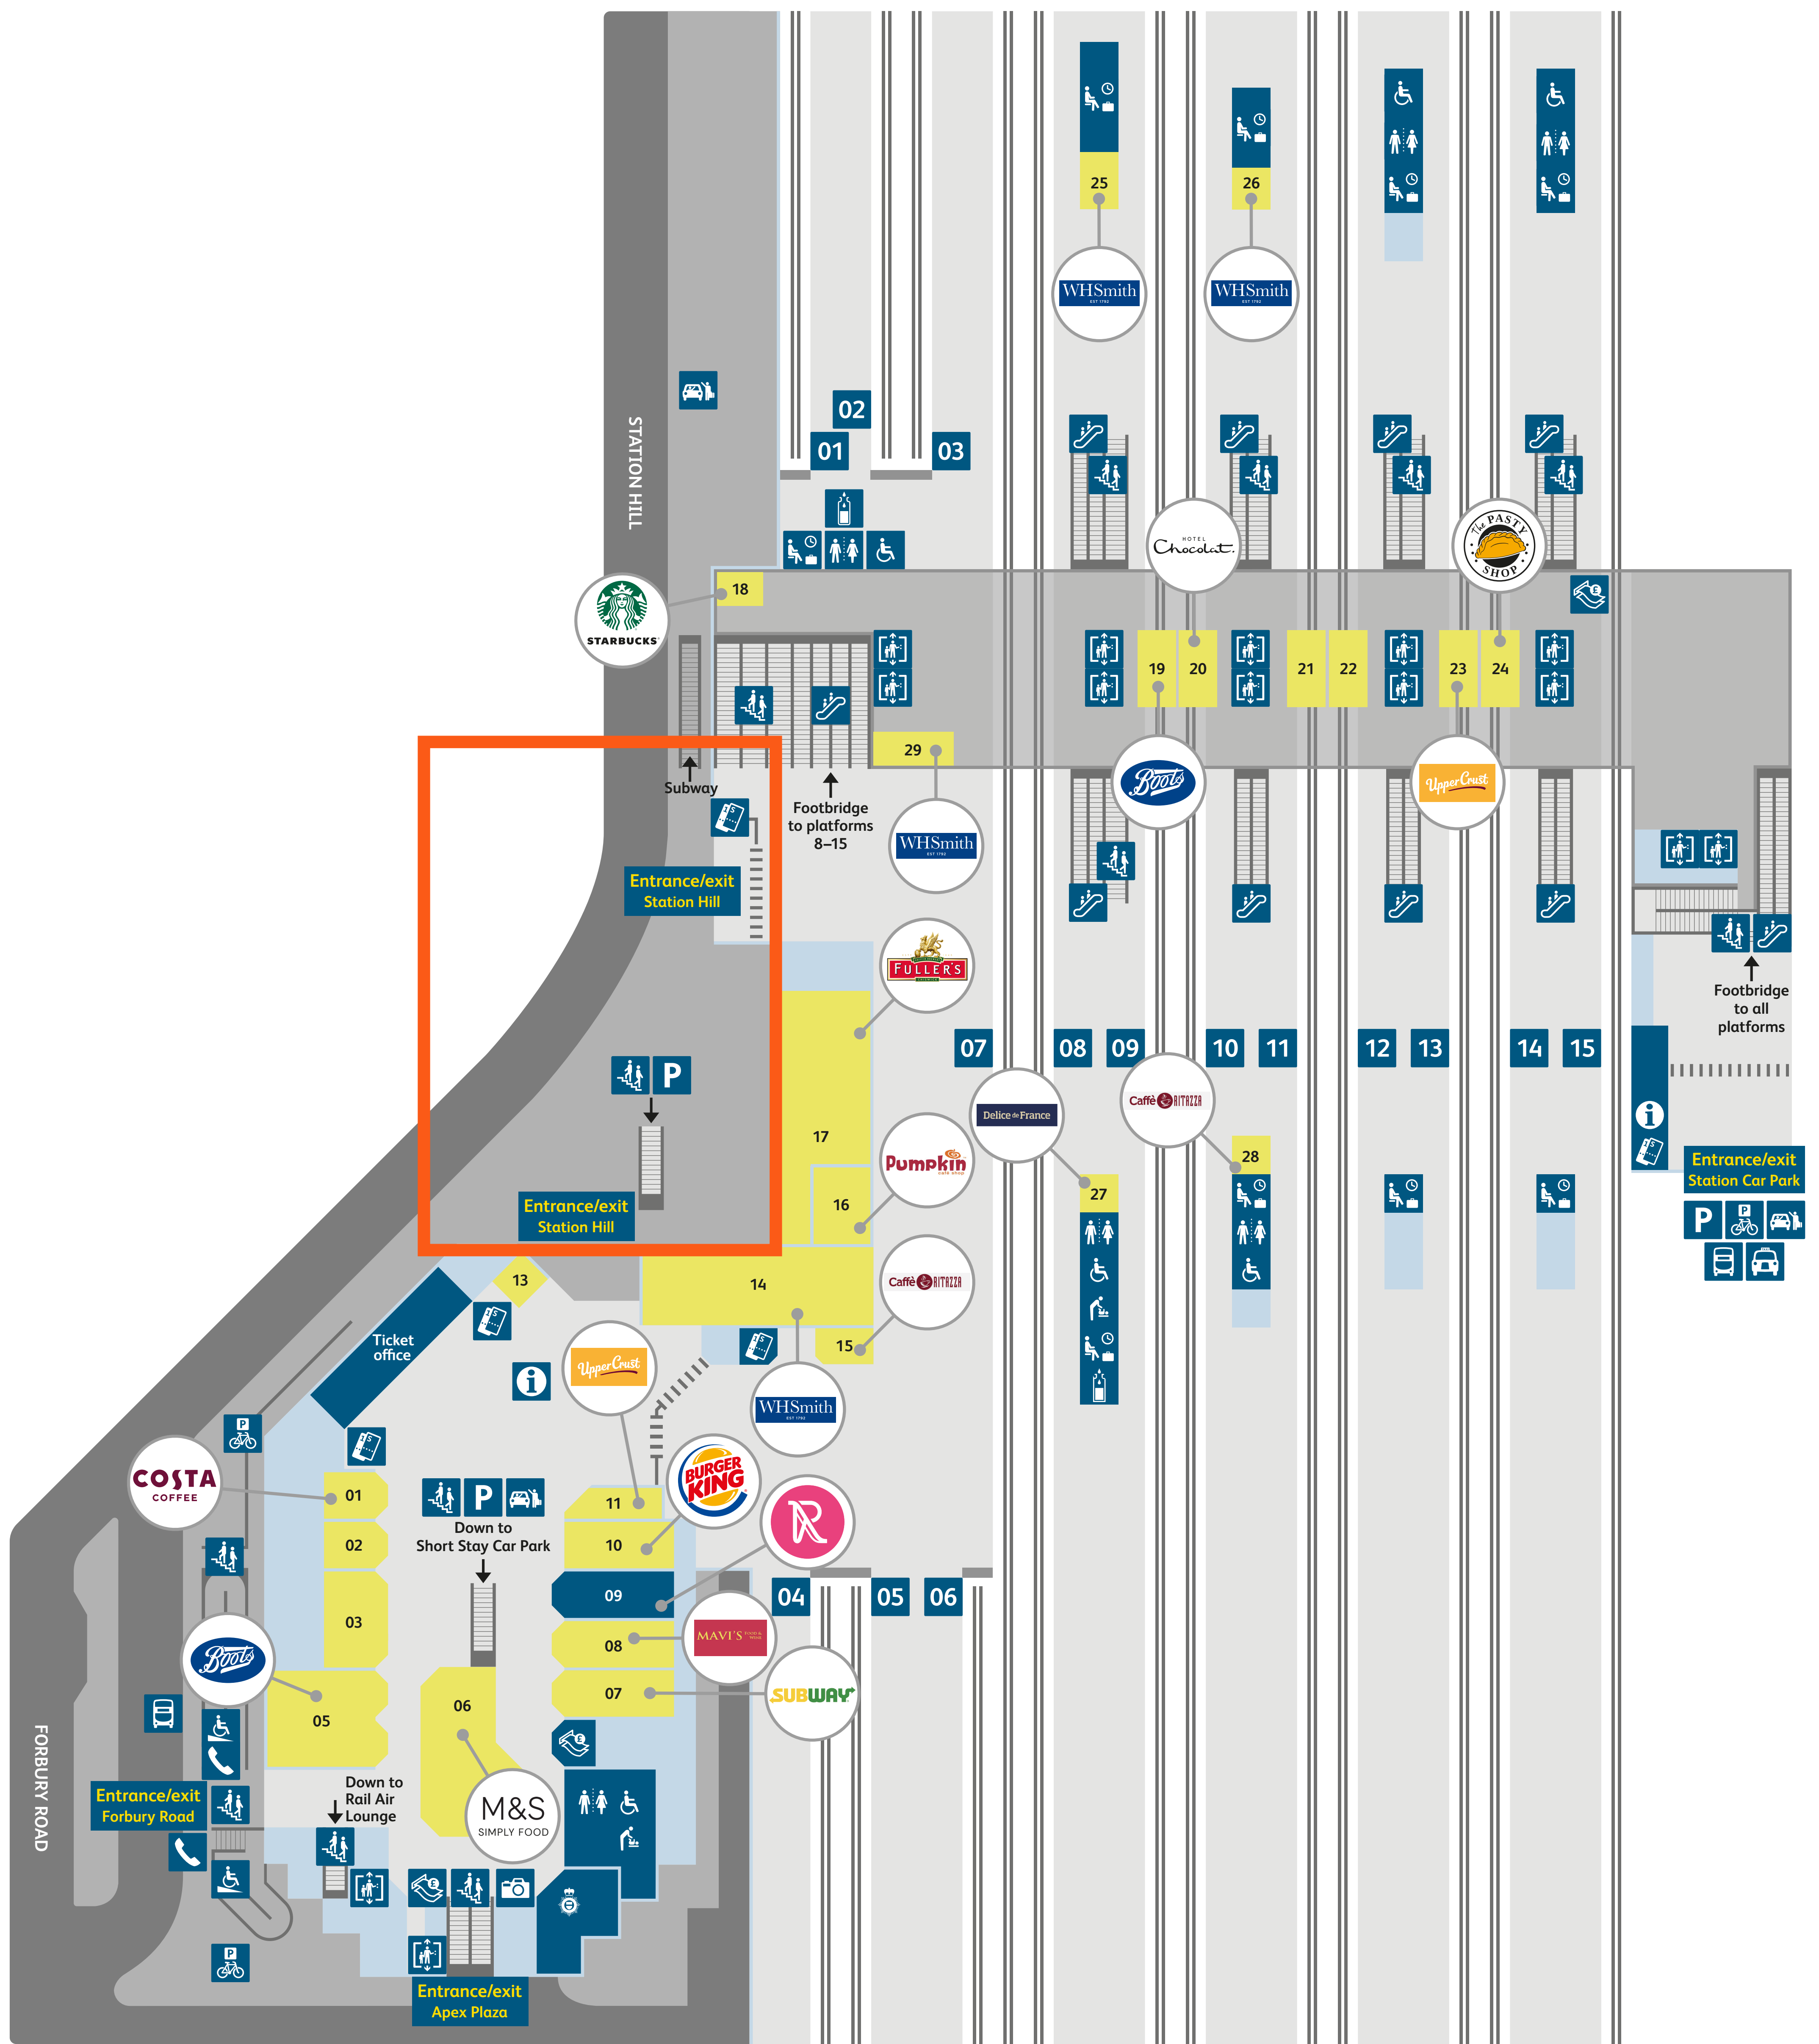

Reading Station map

Services and facilities

Accessible toilets		Ramp	
Baby change		Stairs	
Bike park		Taxis	
BT Police		Telephones	
Buses		Tickets	
Cash point		Toilets	
Drop off point		Waiting room	
Escalators		Water fountain	
Information			
Lift			
Car Park			
Photobooth			
Platform numbers			

Food, drink and shopping

Accessible Travel Lounge	09	Starbucks	18
Boots	05 19	Subway	07
Burger King	10	Upper Crust	11 23
Cafe Ritazza	15 28	The Pasty Shop	24
COFFEE2GO	26	The Three Guineas pub	17
Costa Coffee	01	WHSmith	14 25 29
Delice de France	27	Coming Soon	03
Hotel Chocolat	20	Coming Soon	22
Mavi's food & wine	08	Coming Soon	13
M&S Simply Food	06	Coming Soon	02
Pumpkin Cafe	16	Coming Soon	21